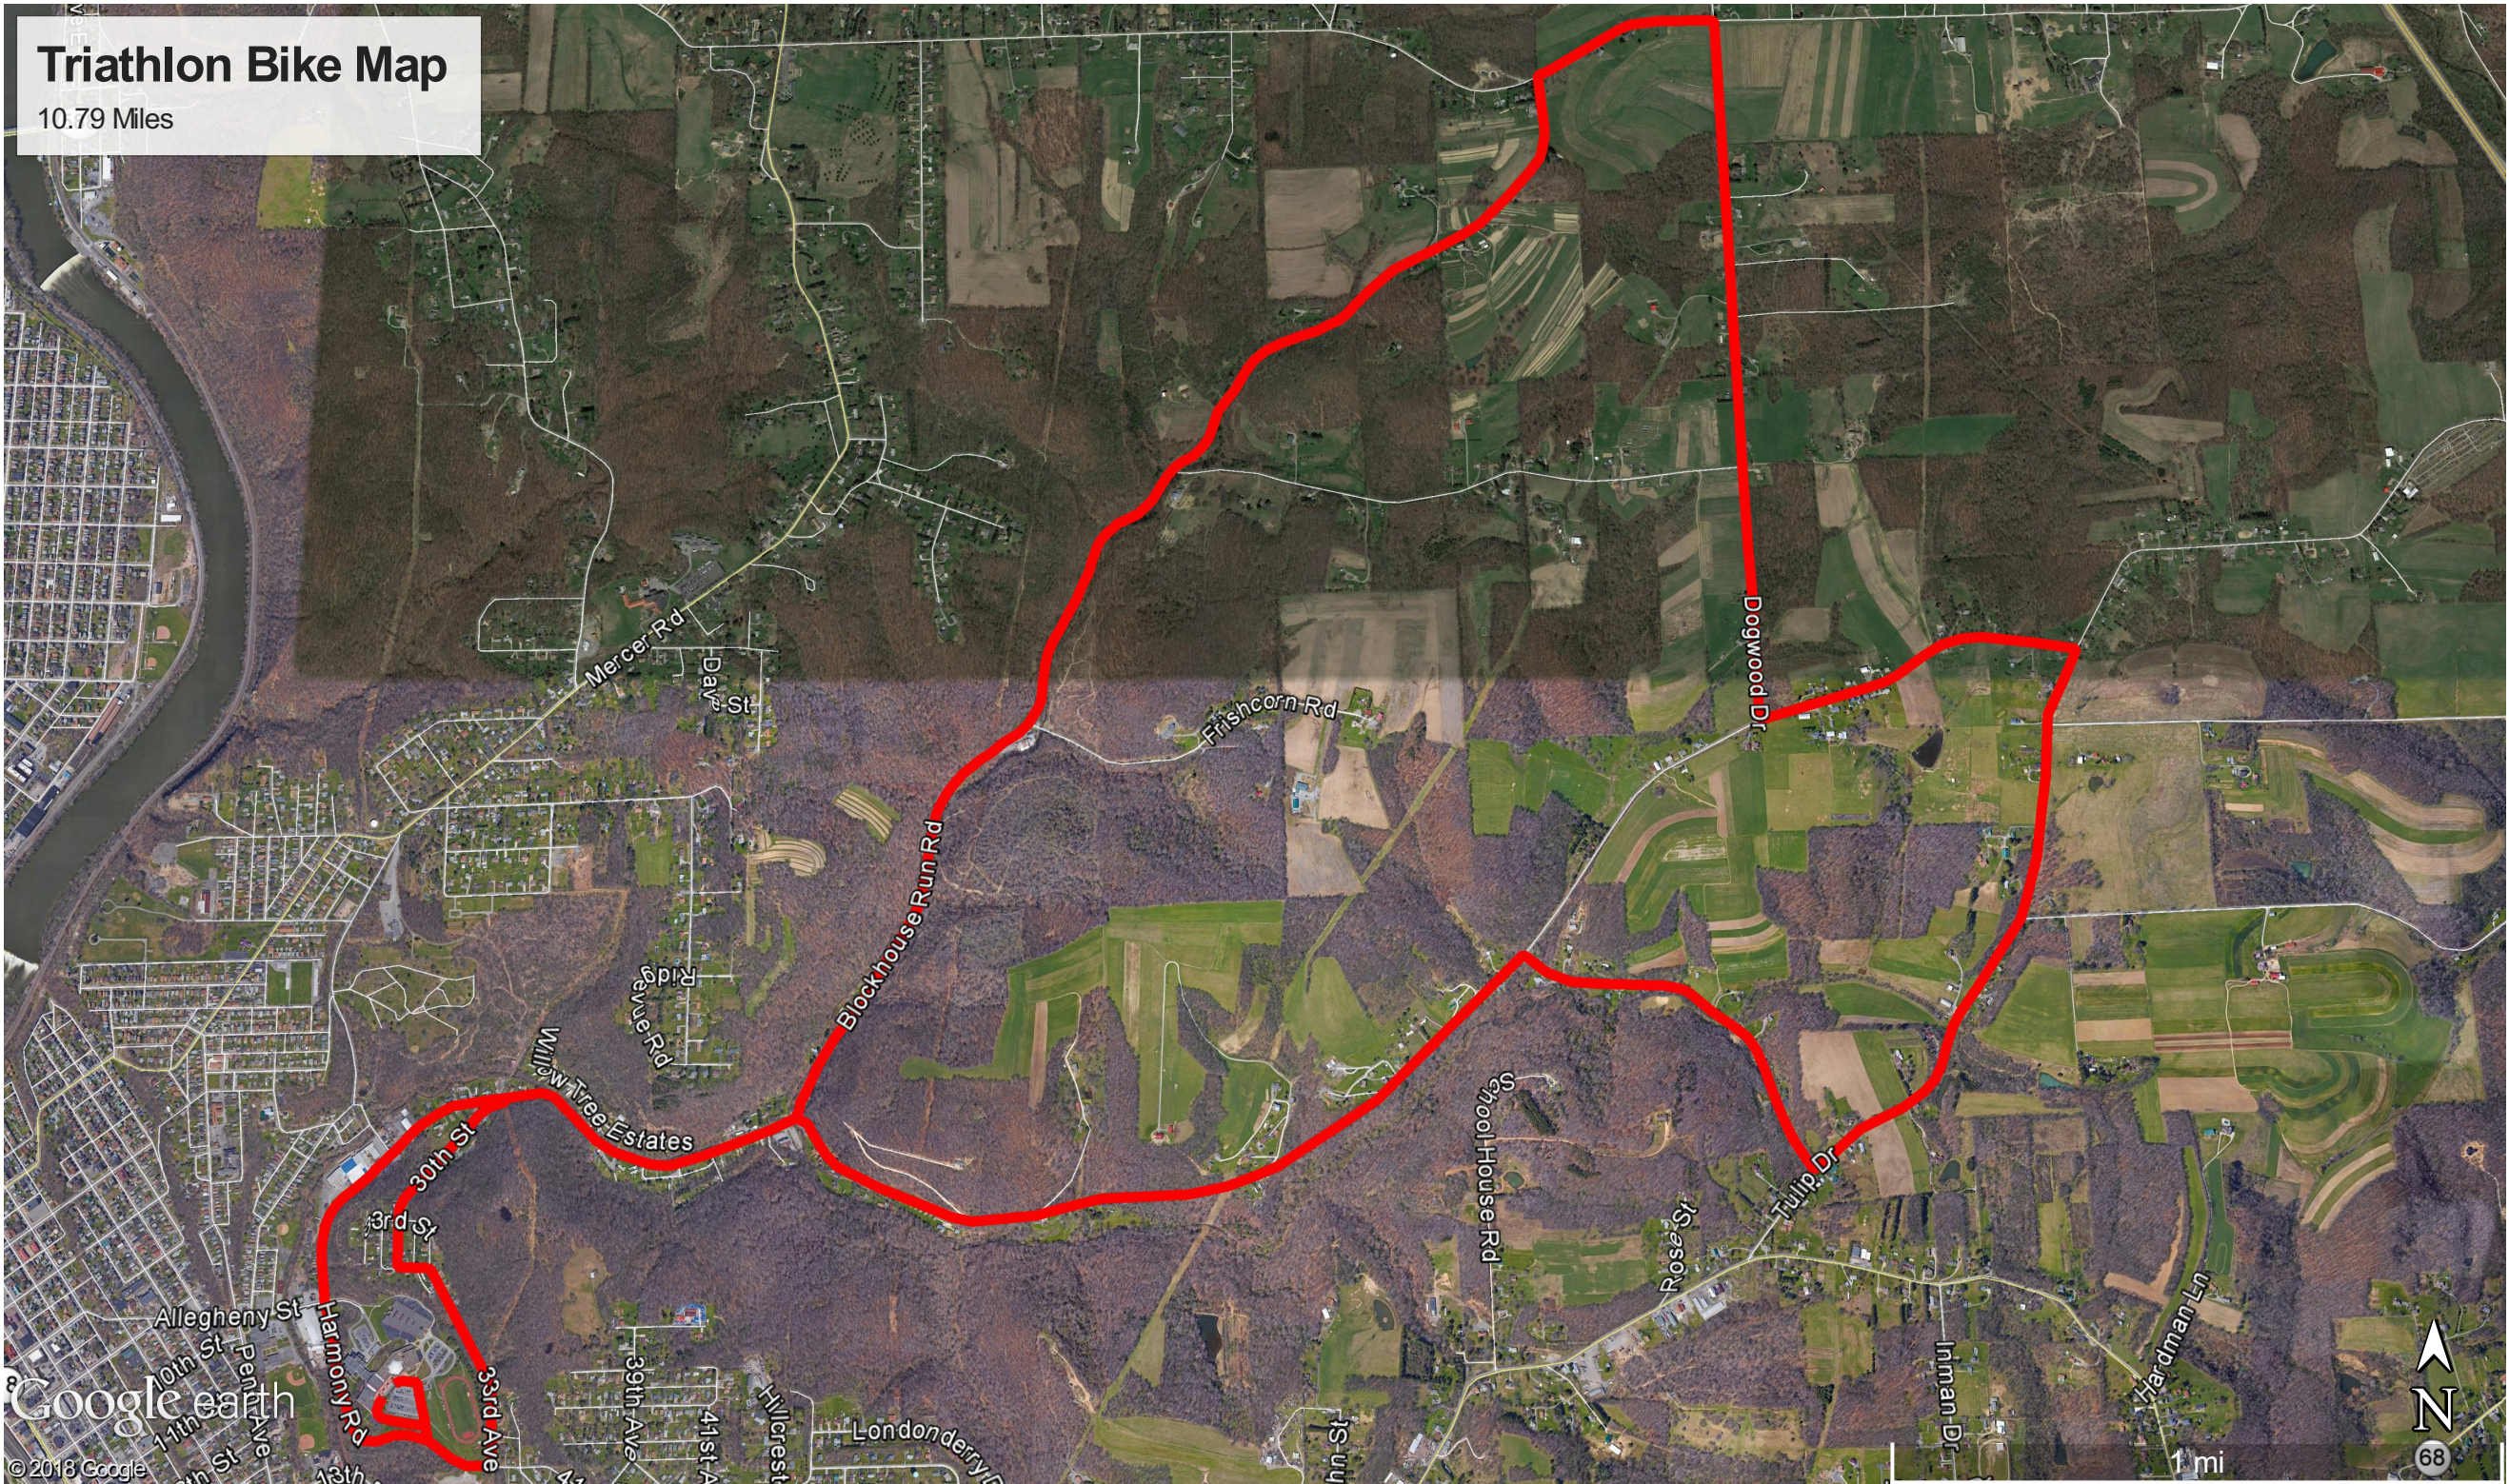

Triathlon Bike Map

10.79 Miles

Google Earth
© 2018 Google

1 mi

68